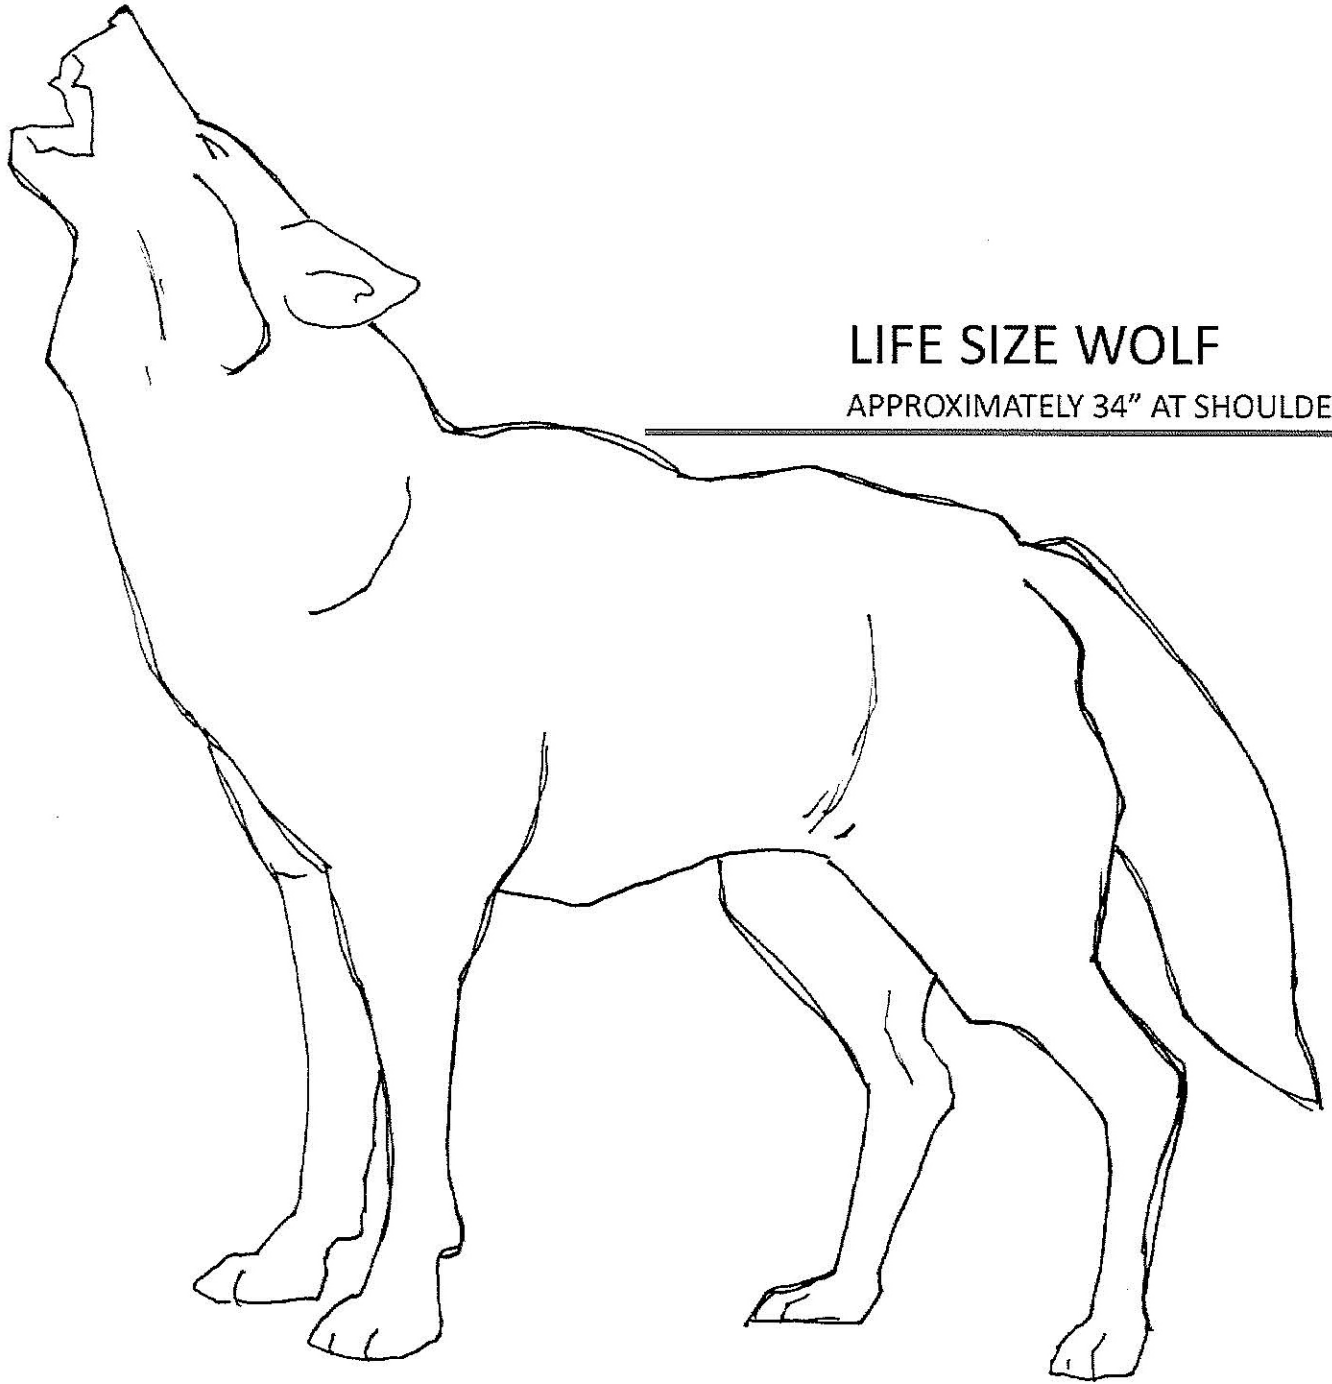

Piece : Howling Red Wolf | Dimensions: 41in (H) x 51in (L) x 13in (W)

LIFE SIZE WOLF

APPROXIMATELY 34" AT SHOULDER
